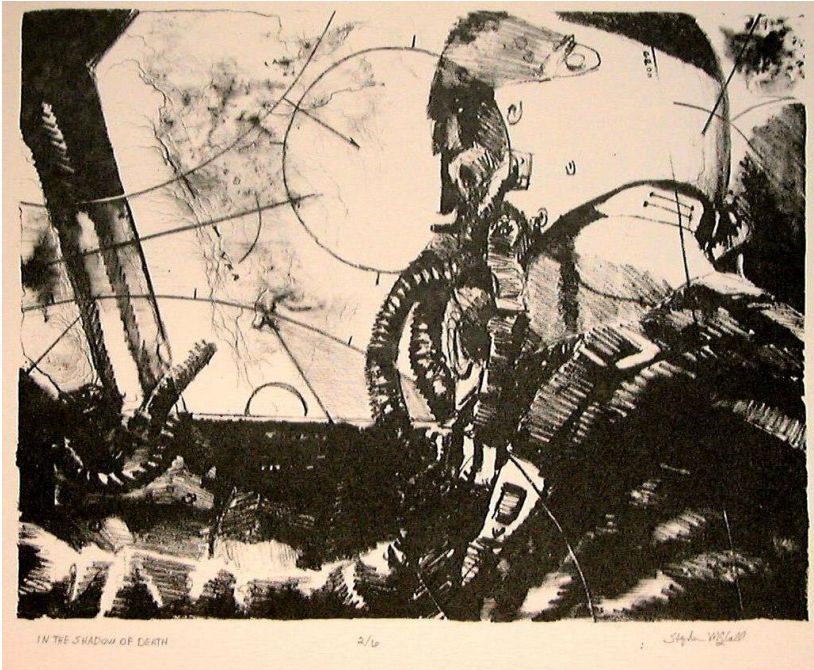

In the Shadow of Death
‡
Stephen K. McCall (U.S. Navy)

Lithographic Print on Paper (1985), 10 X 14 in., Courtesy Stephen K. McCall

Description:

This black and white lithograph is an image of a pilot scanning the terrain. He has banked his aircraft starboard, peers over the rail, and begins his search. He is sensitive enough to the dynamics of his aircraft to ignore the instrument panel allowing him to focus on the patterns and details below. This image was created to relate the unique “oneness” a man has with his machine and give reverence to our hero pilots.